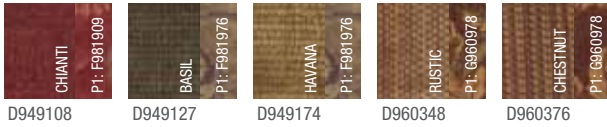

MACKENZIE SOFA
36.5" H x 87" W x 38" D

MACKENZIE LOVESEAT
36.5" H x 64" W x 38" D

FARIS LOW PROFILE RECLINER
39.5" H x 38" W x 38" D

MACKENZIE STATIONARY CHAIR
37.5" H x 42" W x 37" D

MACKENZIE OTTOMAN
19.5" H x 32" W x 24" D

La-Z-Boy Select™ Fabric Choices

La-Z-Boy Select™ Fabric Choices With Self Pillow

(Additional Cover Choices Available – See Custom Orders Below)

Options and Upgrades:

- **Custom Orders**
 - Fabric: DR, VS, PS, DP, NP
 - Leather: LL
- **Contrasting Accent Pillows and Cord, Fringe or Bullion**
- **Seat Cushions – ComfortCore™ Plus**
 - Zones of softness and support with a feather blend layer on the top and bottom of each cushion.

- **Wood Finishes – Brown Mahogany (Standard)**
 - Sonoma, Coffee, Natural (Optional)
- **SlumberAir™ Mattress System**
 - Available on Queen Sleep Sofa

Additional Mackenzie Style:

QUEEN SLEEP SOFA
36.5" H x 87" W x 38" D