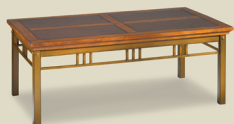

SIMON

This reclining group combines practical, versatile styling with superb comfort. Its large, padded arms and curved pillow back design fit perfectly in any room.

Simon Full Reclining Sofa w/Fold-Down Table
39" H x 86" W x 38" D

Simon Full Reclining Loveseat
39" H x 63" W x 38" D

Simon La-Z-Time® Recliner
39" H x 41" W x 38" D

Fusion Rectangular Cocktail Table
18" H x 48" W x 28" D

Fusion Rectangular End Table
24" H x 23" W x 27" D

Fusion Sofa Table
28" H x 56" W x 18" D

Fusion Entertainment Console
26" H x 54" W x 18" D