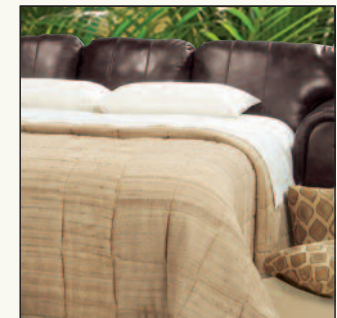

SLEEP SOFA CONVENIENCE

Many sofa and sectional styles also come with a sleep sofa option for an instant guest room when you need it.