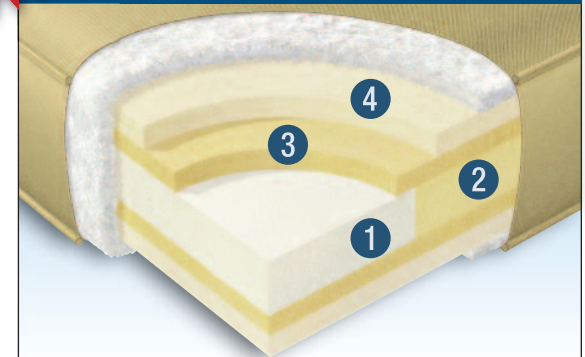

➤ **COMFORTCORE™ CUSHIONS**
Zones of Softness & Support

➤ **FULLY PADDED FRAME**
Enhances Design Lines and Adds to Overall Durability

Exclusive ComfortCore™ zoned cushion Technology engineered to provide optimal firmness and lasting comfort

- ZONE 1 RICHFOAM® HD CORE**
Softer support at the front of cushion
- ZONE 2 QUALUX® ULTRA HR CORE**
Firmer support at back of cushion
- ZONE 3 QUALUX® HR CASING**
Added layer of overall support
- ZONE 4 HYPERSOFT® FOAM**
Outer casing for overall comfort

ComfortCore™ PLUS

For an even more luxurious feel, upgrade to ComfortCore™ Plus with a zoned core and a feather blend layer in a down-proof jacket on the top and bottom of each cushion.

QUALITY CRAFTED ON THE INSIDE AND OUT.