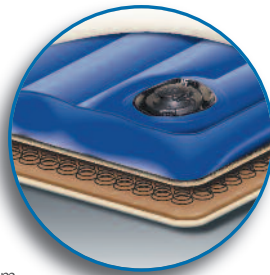

L A  B O Y®

Experience
a new level of
sleep sofa
comfort

SlumberAir™

MATTRESS SYSTEM

Put sleepless nights to rest with the luxurious SlumberAir™ mattress.

With a 6" cushion of air over a 4" innerspring coil base, this exclusive system surrounds you with air-cushioned softness that conforms to your every curve for head-to-toe support. Featuring an easy-to-use hand-held air pump, you can instantly inflate the mattress and customize your firmness level in a matter of seconds.

Supreme Comfort™

MATTRESS SYSTEM

You can rest easy knowing your La-Z-Boy® sleep sofa features a luxurious innerspring mattress. Designed to conform to the body for optimum sleeping comfort, this high quality innerspring coil system offers added support to ensure a perfect night's sleep.

Supreme Comfort™ mattresses offer an added layer of padding for soft, inviting comfort.

LA-Z-BOY SLEEP SOFAS COME IN SIZES AND STYLES THAT WILL FIT LIKE A DREAM INTO ANY ROOM...

Twin sleep chairs

Perfect for a kid's room, home office or where space may be limited. They're a quick change artist from a cozy chair to an instant guest retreat.