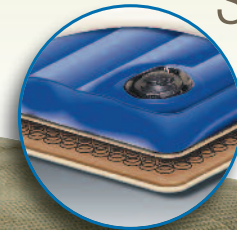

The Sofa

of your dreams

 **ADJUSTABLE HEADRESTS**

Optimal Position for TV Viewing

Supreme Comfort™
MATTRESS SYSTEM

SlumberAir™
MATTRESS SYSTEM

See details on opposite side.

 **EXCLUSIVE CROSS-WIRE SYSTEM**

L A  B O Y®

Experience
a new level of
sleep sofa
comfort

SlumberAir™

MATTRESS SYSTEM

Put sleepless nights to rest with the luxurious SlumberAir™ mattress.

With a 6" cushion of air over a 4" innerspring coil base, this exclusive system surrounds you with air-cushioned softness that conforms to your every curve for head-to-toe support. Featuring an easy-to-use hand-held air pump, you can instantly inflate the mattress and customize your firmness level in a matter of seconds.

Supreme Comfort™

MATTRESS SYSTEM

You can rest easy knowing your La-Z-Boy® sleep sofa features a luxurious innerspring mattress. Designed to conform to the body for optimum sleeping comfort, this high quality innerspring coil system offers added support to ensure a perfect night's sleep.

Supreme Comfort™ mattresses offer an added layer of padding for soft, inviting comfort.

LA-Z-BOY SLEEP SOFAS COME IN SIZES AND STYLES THAT WILL FIT LIKE A DREAM INTO ANY ROOM...

Twin sleep chairs

Perfect for a kid's room, home office or where space may be limited. They're a quick change artist from a cozy chair to an instant guest retreat.