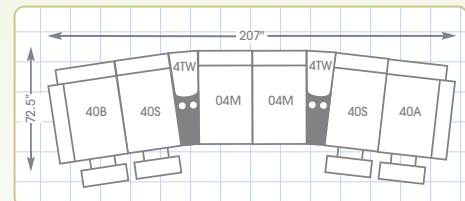

Make our home theater

your home theater

La-Z-Boy®
Home
Theater...
Experience
the Comfort

Custom configurations

The Legend can be configured as a cozy sectional using a corner unit or a more traditional row seating arrangement using wedge consoles shown above. Available with an optional power recline feature for virtually limitless relaxing positions at the touch of a button.