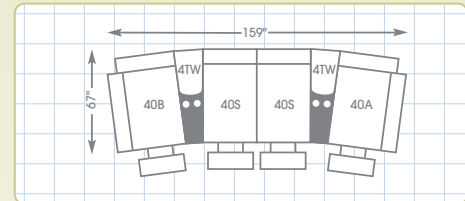

Make our home theater

your home theater

La-Z-Boy®
Home
Theater...
Experience
the Comfort

Custom configurations

The Legend can be configured as a cozy sectional using a corner unit or a more traditional row seating arrangement using wedge consoles shown above. Available with an optional power recline feature for virtually limitless relaxing positions at the touch of a button.