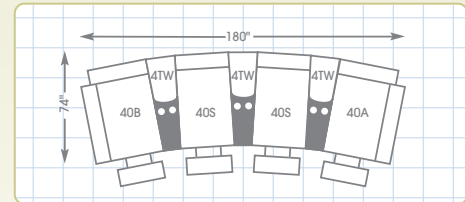

Make our home theater

your home theater

La-Z-Boy®
Home
Theater...
Experience
the Comfort

Custom configurations

The Legend can be configured as a cozy sectional using a corner unit or a more traditional row seating arrangement using wedge consoles shown above. Available with an optional power recline feature for virtually limitless relaxing positions at the touch of a button.