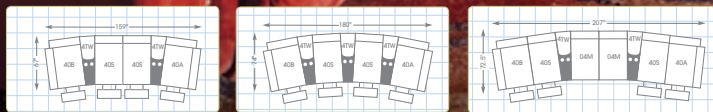

With built-in features like drop-down tables, storage consoles, built-in drawers, hidden storage spaces and even sleep sofas, you can all share the comfort.

With our versatile sectional seating, you can design an arrangement that gives everyone room with a view.

You can turn any of our reclining sectionals into row-like theater seating simply by using wedge consoles.

Pass the popcorn... share the comfort.

Upgrade to
**power
recline**

The Legend can be configured in a variety of arrangements using wedge consoles. Choose the optional power recline feature for virtually limitless relaxing positions at the touch of a button.