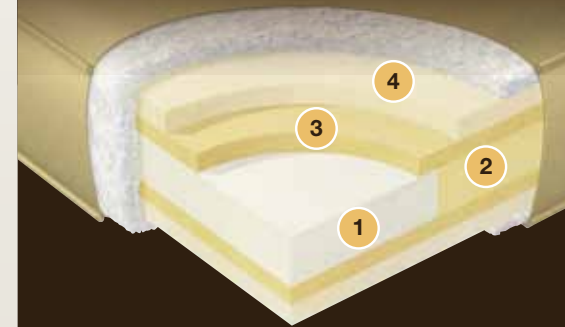

L A Z B O Y®

Live life Comfortably.™

The next generation
of comfort.

Our Premier sofas and sectionals come standard with
ComfortCore® zoned technology for optimal
firmness and lasting comfort.

Designed to be
beautiful and built
to stay that way.

ZONE 1

Softer support at the front of cushion

ZONE 2

Firmer support at back of cushion

ZONE 3

Added layer for support & durability

ZONE 4

Additional layer for overall comfort

Premier sofas also feature fully padded,
La-Z-Boy engineered frames for enhanced
design lines and lasting durability along
with an almost endless selection of fabric
and leathers available for custom order.

With La-Z-Boy Premier sofas and sectionals, you can custom create a look that's all your own with affordable fabric and leather options to suit any taste, any style, and any budget. Choose from hundreds of fabrics in the latest colors and patterns. Or, choose soft and sensual leather for its natural beauty and durability. Next, make it uniquely yours with custom details and accents. With so many options... your design possibilities are endless.