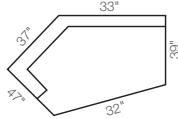

230-494  
Chair  
37" H x 39" W x 38" D

240-494  
Ottoman  
19" H x 31.5" W x 22.5" D

Choose an arrangement shown below, or create the one that suits your home.

60A-494  
Left-Arm Sitting Chair  
37" H x 33" W x 39" D

60B-494  
Right-Arm Sitting Chair  
37" H x 33" W x 39" D

60C-494  
Corner  
37" H x 67" W x 39" D

60CC-494  
Corner  
37" H x 53" W x 39" D

60M-494  
Armless Chair  
37" H x 24" W x 39" D

60D-494  
Left-Arm Sitting Loveseat  
37" H x 57" W x 39" D

60E-494  
Right-Arm Sitting Loveseat  
37" H x 57" W x 39" D

60L-494  
Left-Arm Sitting Cuddler  
37" H x 64" W x 40" D

60CR-494  
Right-Arm Sitting Cuddler  
37" H x 64" W x 40" D

60R-494  
Right-Arm Sitting Chair  
37" H x 33" W x 64" D