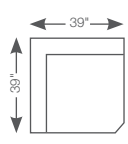

60L-494  
Left-Arm  
Sitting Chaise

60R-494  
Right-Arm  
Sitting Chaise

60L-494  
Left-Arm  
Sitting Cuddler

60R-494  
Right-Arm  
Sitting Cuddler

610-494  
Sofa  
37" H x 87" W x 38" D

630-494  
Loveseat  
37" H x 63" W x 38" D

230-494  
Chair  
37" H x 39" W x 38" D

240-494  
Ottoman  
19" H x 31.5" W x 22.5" D

Choose an arrangement shown below, or create the one that suits your home.

60A-494  
Left-Arm Sitting Chair  
37" H x 33" W x 39" D

60B-494  
Right-Arm Sitting Chair  
37" H x 33" W x 39" D

60C-494  
Corner  
37" H x 67" W x 39" D

60CC-494  
Corner  
37" H x 53" W x 39" D

60M-494  
Armless Chair  
37" H x 24" W x 39" D

60D-494  
Left-Arm Sitting Loveseat  
37" H x 57" W x 39" D