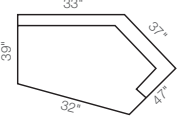

230-494  
Chair  
37" H x 39" W x 38" D

240-494  
Ottoman  
19" H x 31.5" W x 22.5" D

Choose an arrangement shown below, or create the one that suits your home.

60A-494  
Left-Arm Sitting Chair  
37" H x 33" W x 39" D

60B-494  
Right-Arm Sitting Chair  
37" H x 33" W x 39" D

60C-494  
Corner  
37" H x 67" W x 39" D

60CC-494  
Corner  
37" H x 53" W x 39" D

60M-494  
Armless Chair  
37" H x 24" W x 39" D

60D-494  
Left-Arm Sitting Loveseat  
37" H x 57" W x 39" D

60E-494  
Right-Arm Sitting Loveseat  
37" H x 57" W x 39" D

60L-494  
Left-Arm Sitting Cuddler  
37" H x 64" W x 40" D

60CR-494  
Right-Arm Sitting Cuddler  
37" H x 64" W x 40" D

60R-494  
Right-Arm Sitting Chair  
37" H x 33" W x 64" D