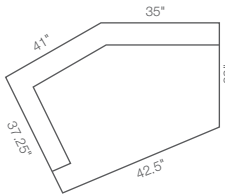

60R-664  
Right-Arm Sitting Chaise

60L-664  
Left-Arm Sitting Chaise

6CC-664  
Corner

60M-664  
Armless Chair

60D-664  
Left-Arm Sitting Loveseat

60E-664  
Right-Arm Sitting Loveseat

6CL-664  
Left-Arm Sitting Cuddler

6CR-664  
Right-Arm Sitting Cuddler

60R-664  
**Right-Arm Sitting Chair**  
36.5" H x 38" W x 89" D

60L-664  
**Left-Arm Sitting Chair**  
36.5" H x 38" W x 89" D

6CC-664  
**Corner**  
36.5" H x 53" W x 38" D

60M-664  
**Armless Chair**  
36.5" H x 30" W x 38" D

60D-664  
**Left-Arm Sitting Loveseat**  
36.5" H x 70" W x 38" D

60E-664  
**Right-Arm Sitting Loveseat**  
36.5" H x 70" W x 38" D

6CR-664  
**Right-Arm Sitting Cuddler**  
36.5" H x 70" W x 44" D

6CL-664  
**Left-Arm Sitting Cuddler**  
36.5" H x 70" W x 44" D

Choose an arrangement shown below, or create the one that suits your home.