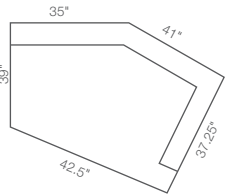

6CR-664  
Right-Arm Sitting Cuddler

60R-664  
**Right-Arm Sitting Chair**  
36.5" H x 38" W x 89" D

60L-664  
**Left-Arm Sitting Chair**  
36.5" H x 38" W x 89" D

6CC-664  
**Corner**  
36.5" H x 53" W x 38" D

60M-664  
**Armless Chair**  
36.5" H x 30" W x 38" D

60D-664  
**Left-Arm Sitting Loveseat**  
36.5" H x 70" W x 38" D

60E-664  
**Right-Arm Sitting Loveseat**  
36.5" H x 70" W x 38" D

6CR-664  
**Right-Arm Sitting Cuddler**  
36.5" H x 70" W x 44" D

6CL-664  
**Left-Arm Sitting Cuddler**  
36.5" H x 70" W x 44" D

Choose an arrangement shown below, or create the one that suits your home.