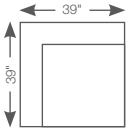

60R-664  
Right-Arm Sitting Chaise

60L-664  
Left-Arm Sitting Chaise

6CC-664  
Corner

60M-664  
Armless Chair

60D-664  
Left-Arm Sitting Loveseat

60E-664  
Right-Arm Sitting Loveseat

6CL-664  
Left-Arm Sitting Cuddler

6CR-664  
Right-Arm Sitting Cuddler

60R-664  
**Right-Arm Sitting Chair**  
36.5" H x 38" W x 89" D

60L-664  
**Left-Arm Sitting Chair**  
36.5" H x 38" W x 89" D

6CC-664  
**Corner**  
36.5" H x 53" W x 38" D

60M-664  
**Armless Chair**  
36.5" H x 30" W x 38" D

60D-664  
**Left-Arm Sitting Loveseat**  
36.5" H x 70" W x 38" D

60E-664  
**Right-Arm Sitting Loveseat**  
36.5" H x 70" W x 38" D

6CR-664  
**Right-Arm Sitting Cuddler**  
36.5" H x 70" W x 44" D

6CL-664  
**Left-Arm Sitting Cuddler**  
36.5" H x 70" W x 44" D

Choose an arrangement shown below, or create the one that suits your home.