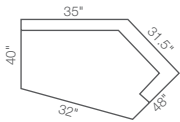

6CR-694
Right-Arm
Sitting Cuddler

610-694
Sofa
38" H x 86" W x 40" D

630-694
Loveseat
38" H x 62" W x 40" D

230-694
Chair
38" H x 38" W x 40" D

240-694
Ottoman
18" H x 30" W x 23" D

60D-694
Left-Arm Sitting Loveseat
 37.5" H x 57" W x 40" D

60E-694
Right-Arm Sitting Loveseat
 37.5" H x 57" W x 40" D

6CC-694
Corner
 37.5" H x 53" W x 39" D

60C-694
Corner
 37.5" H x 66" W x 55" D

60L-694
Left-Arm Sitting Chaise
 37.5" H x 32" W x 64.5" D

60R-694
Right-Arm Sitting Chaise
 37.5" H x 32" W x 64.5" D

6CL-694
Left-Arm Sitting Cuddler
 37.5" H x 59" W x 48" D

6CR-694
Right-Arm Sitting Cuddler
 37.5" H x 59" W x 48" D

60M-694
Armless Chair
 37.5" H x 24" W x 40" D

Choose an arrangement shown below, or create the one that suits your home.