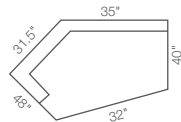

6CR-694
Right-Arm
Sitting Cuddler

610-694
Sofa
38" H x 86" W x 40" D

630-694
Loveseat
38" H x 62" W x 40" D

230-694
Chair
38" H x 38" W x 40" D

240-694
Ottoman
18" H x 30" W x 23" D

60D-694
Left-Arm Sitting Loveseat
 37.5" H x 57" W x 40" D

60E-694
Right-Arm Sitting Loveseat
 37.5" H x 57" W x 40" D

6CC-694
Corner
 37.5" H x 53" W x 39" D

60C-694
Corner
 37.5" H x 66" W x 55" D

60L-694
Left-Arm Sitting Chaise
 37.5" H x 32" W x 64.5" D

60R-694
Right-Arm Sitting Chaise
 37.5" H x 32" W x 64.5" D

6CL-694
Left-Arm Sitting Cuddler
 37.5" H x 59" W x 48" D

6CR-694
Right-Arm Sitting Cuddler
 37.5" H x 59" W x 48" D

60M-694
Armless Chair
 37.5" H x 24" W x 40" D

Choose an arrangement shown below, or create the one that suits your home.